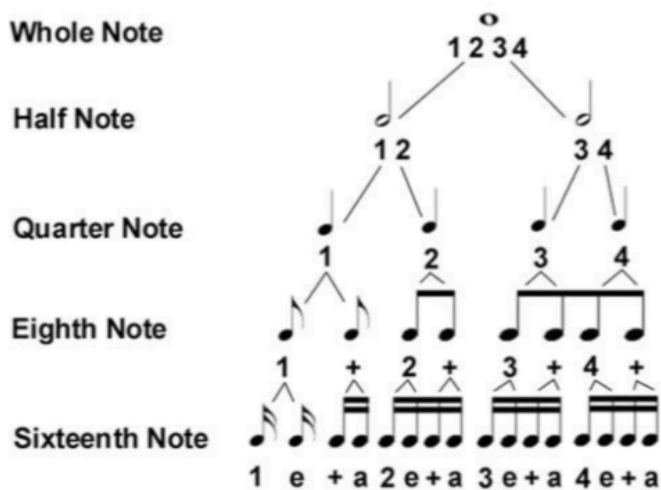

Basic Music Notation Symbols & Counting

NOTE & REST CHART

Name	Note	Rest	Beats	1 ⁴ / ₄ measure
Whole			4	
Half			2	
Quarter			1	
Eighth			1/2	
Sixteenth			1/4	

Rhythm Tree: Another way to understand note values

Rhythm Tree
Note Durations

Counting the Different Note Values

Whole Note

count: 1 - 2 - 3 - 4

Half Note

count: 1 - 2 3 - 4

Quarter Note

1 2 3 4 1 2 3 4

8th Note

count: 1 & 2 & 3 & 4 &

16th Note

Beats: 1 e and a 2 e and a 3 e and a 4 e and a

Rhythm Counting Example (no rests)

1 2 3 + 4 1 + 2 + 3 4

1 2 + 3 + 4 1 2 3 4

1 2 3 e + a 4 1 e + a 2 e + a 3 4